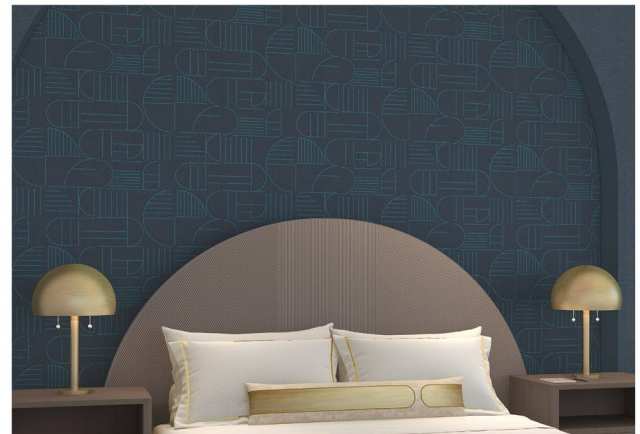

Render Ready Tiles available **AZ53697MU** In The Navy

CLEANABILITY

Inherent anti-microbial protection
Withstands hospital-grade cleaners & disinfectants
Available as a custom with **INVISICAP** | complete **chemical** protection